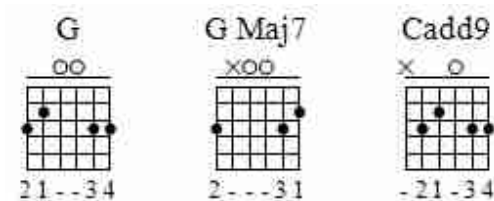

G/B Cadd9 (hold 2)
 Cadd9
 I just.....mmmmmm

Chorus

Instrumental Verse w/scat singing

G Gmaj7
 I've been asleep for a while now
 Cadd9 G
 You tucked me in just like a child now
 G Gmaj7
 Cause every time you hold me in your arms
 Cadd9 G
 I'm comfortable enough to feel your warmth

Chorus 2:

G
 It starts in my soul
 Gmaj7
 And I lose all control
 Cadd9
 When you kiss my nose
 G
 The feeling shows
 G
 'Cause you make me smile
 Gmaj7
 Baby just take your time now
 Cadd9 G
 Holding me ti-i-ight