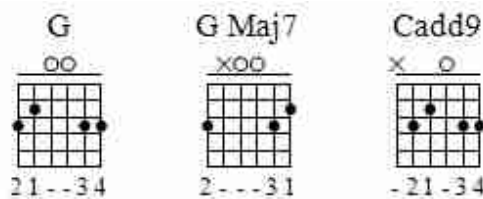

G/B Cadd9 (hold 2)
 Cadd9
 I just.....mmmmmm

Chorus

Instrumental Verse w/scat singing

G Gmaj7
 I've been asleep for a while now
 Cadd9 G
 You tucked me in just like a child now
 G Gmaj7
 Cause every time you hold me in your arms
 Cadd9 G
 I'm comfortable enough to feel your warmth

Chorus 2:

G
 It starts in my soul
 Gmaj7
 And I lose all control
 Cadd9
 When you kiss my nose
 G
 The feeling shows
 G
 'Cause you make me smile
 Gmaj7
 Baby just take your time now
 Cadd9 G
 Holding me ti-i-ight